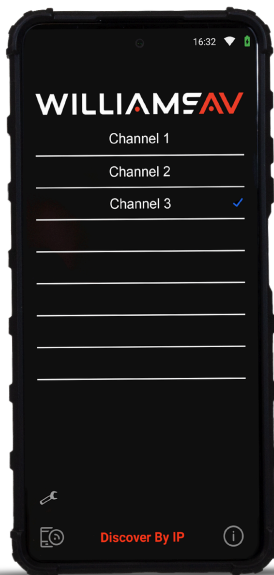

WAV Pro Wi-Fi Receiver | WF R2

REAL-TIME AUDIO WI-FI RECEIVER

Discover exceptional audio quality with the easy-to-use WAV Pro Wi-Fi Receiver. The WAV Pro audio receiver uses a new mobile device designed to be a dedicated assistive listening device to meet ADA requirements.

The large 6.8" full HD+ Infinity display provides easier readability for administrators during setup and for end-users to select channels and other settings.

The receiver's 5000 mAh Lithium Polymer battery delivers up to 40 hours of continuous audio streaming for extended use and reduced charging frequency.